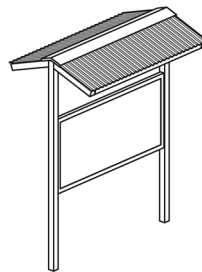

Kiosk (TKO)

- Frame: Structural steel tube
- Roof: Powder coated 12 gauge flat panels
- Roof Pitch: 6/12
- Colors: ICON standard color chart
- Display: Three single-sided anodized aluminum display cases with lockable doors, 36" x 48"

TKO3648

Message Boards(TMB) and Trail Markers (TTM)

- Frame: Bolted steel tube
- Roof: Kynar 500 painted 26 gauge corrugated Galvalume® steel panels
- Colors: ICON standard color chart*
- Display: Anodized aluminum with lockable doors. Display cases are either single-sided or double-sided.