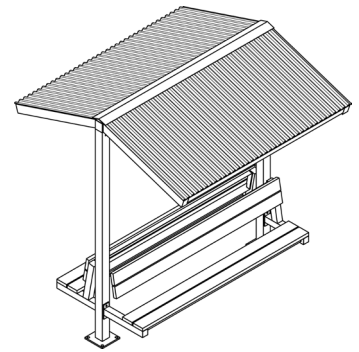

1455 Lincoln Avenue
Holland, MI 49423
(800) 748-0985

www.iconshelters.com
info@iconshelters.com

Search: Trail Series Shelters

Gable Shelters (TSG)

- Frame:** Structural steel tube
- Roof:** Kynar 500 painted 26 gauge corrugated Galvalume® steel panels or powder coated perforated steel panels
- Bench:** Recycled polymer wood, thermoplastic-coated expanded metal, welded steel
- Roof Pitch:** 4/12
- Colors:** ICON standard color chart*
- Size:** 8x8
- Options:** ADA picnic table, standard picnic table, seat, single bench, double bench

TSG8Y-P4 Open

TSG8-P4 with ADA Table

TSG8-P4 with Standard Table

TSG8-P4 with Flat Bench

TSG8-P4 with Double Bench

Monoslope "T" (TMT)

- Frame:** Structural steel tube
- Roof:** Kynar 500 painted 26 gauge corrugated Galvalume® steel panels or powder coated perforated steel panels
- Bench:** Recycled polymer wood, thermoplastic-coated expanded metal, welded steel
- Roof Pitch:** 2/12
- Colors:** ICON standard color chart*
- Size:** 6' deep x variable length
- Options:** ADA picnic table, standard picnic table, seat, single bench, double bench

TMT6X8-P2 with Single Steel Bench

Single Post Square (TSS) and Single Post Octagon (TSO)

- Frame:** Structural steel tube
- Roof:** Kynar 500 painted 26 gauge corrugated Galvalume® steel panels or powder coated perforated steel panels
- Bench:** Recycled polymer wood, thermoplastic-coated expanded metal
- Roof Pitch:** TSS: 6/12; TSO: 4.5/12
- Sizes:** TSS: 8' Square; TSO: 11' Diameter
- Colors:** ICON standard color chart*
- Options:** ADA 3-seat picnic table, standard 4-seat picnic table, 3-sided or 4-sided flat bench

Kiosk (TKO)

- Frame: Structural steel tube
- Roof: Powder coated 12 gauge flat panels
- Roof Pitch: 6/12
- Colors: ICON standard color chart
- Display: Three single-sided anodized aluminum display cases with lockable doors, 36" x 48"