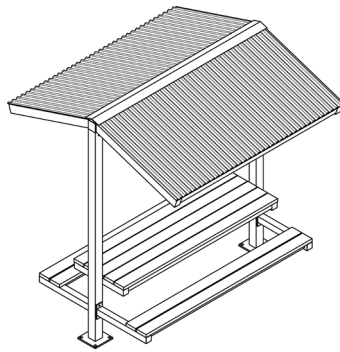

1455 Lincoln Avenue
Holland, MI 49423
(800) 748-0985

www.iconshelters.com
info@iconshelters.com

Search: Trail Series Shelters

Gable Shelters (TSG)

- Frame:** Structural steel tube
- Roof:** Kynar 500 painted 26 gauge corrugated Galvalume® steel panels or powder coated perforated steel panels
- Bench:** Recycled polymer wood, thermoplastic-coated expanded metal, welded steel
- Roof Pitch:** 4/12
- Colors:** ICON standard color chart*
- Size:** 8x8
- Options:** ADA picnic table, standard picnic table, seat, single bench, double bench

TSG8Y-P4 Open

TSG8-P4 with ADA Table

TSG8-P4 with Standard Table

TSG8-P4 with Flat Bench

TSG8-P4 with Double Bench

Monoslope "T" (TMT)

- Frame:** Structural steel tube
- Roof:** Kynar 500 painted 26 gauge corrugated Galvalume® steel panels or powder coated perforated steel panels
- Bench:** Recycled polymer wood, thermoplastic-coated expanded metal, welded steel
- Roof Pitch:** 2/12
- Colors:** ICON standard color chart*
- Size:** 6' deep x variable length
- Options:** ADA picnic table, standard picnic table, seat, single bench, double bench

TMT6X8-P2 with Single Steel Bench

Single Post Square (TSS) and Single Post Octagon (TSO)

- Frame:** Structural steel tube
- Roof:** Kynar 500 painted 26 gauge corrugated Galvalume® steel panels or powder coated perforated steel panels
- Bench:** Recycled polymer wood, thermoplastic-coated expanded metal
- Roof Pitch:** TSS: 6/12; TSO: 4.5/12
- Sizes:** TSS: 8' Square; TSO: 11' Diameter
- Colors:** ICON standard color chart*
- Options:** ADA 3-seat picnic table, standard 4-seat picnic table, 3-sided or 4-sided flat bench

Kiosk (TKO)

- Frame: Structural steel tube
- Roof: Powder coated 12 gauge flat panels
- Roof Pitch: 6/12
- Colors: ICON standard color chart
- Display: Three single-sided anodized aluminum display cases with lockable doors, 36" x 48"