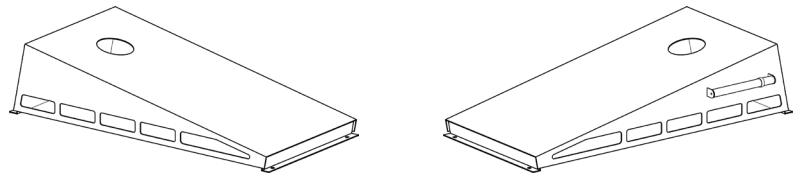

Bean Bag Toss (TBB)

- Material: 12 ga steel
- Colors: ICON standard color chart
- Sizes: ACA Regulation size
- Includes: Score keeper and Rules Decale