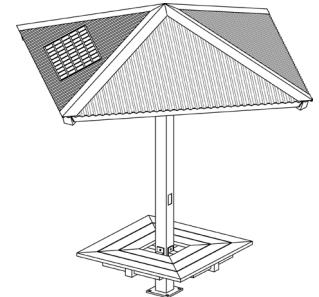

TSG8Y-P4 Open

TSG8-P4 with ADA Table

TSG8-P4 with Standard Table

TSG8-P4 with Flat Bench

TSG8-P4 with Double Bench

Monoslope "T" (TMT)

- Frame:** Structural steel tube
- Roof:** Kynar 500 painted 26 gauge corrugated Galvalume® steel panels or powder coated perforated steel panels
- Bench:** Recycled polymer wood, thermoplastic-coated expanded metal, welded steel
- Roof Pitch:** 2/12
- Colors:** ICON standard color chart*
- Size:** 6' deep x variable length
- Options:** ADA picnic table, standard picnic table, seat, single bench, double bench

TMT6X8-P2 with Single Steel Bench

Single Post Square (TSS) and Single Post Octagon (TSO)

- Frame:** Structural steel tube
- Roof:** Kynar 500 painted 26 gauge corrugated Galvalume® steel panels or powder coated perforated steel panels
- Bench:** Recycled polymer wood, thermoplastic-coated expanded metal
- Roof Pitch:** TSS: 6/12; TSO: 4.5/12
- Sizes:** TSS: 8' Square; TSO: 11' Diameter
- Colors:** ICON standard color chart*
- Options:** ADA 3-seat picnic table, standard 4-seat picnic table, 3-sided or 4-sided flat bench

TSS8-P6

TSO11-P4.5 with ADA Table

TSO11-P4.5 with Seat

TSS8-P6 with Standard Table

TSS8-P6 with Seat

Square (TSQ)

- Frame:** Structural steel tube
- Roof:** Kynar 500 painted 26 gauge corrugated Galvalume® steel panels or powder coated perforated steel panels
- Bench:** Recycled polymer wood
- Roof Pitch:** 6/12
- Colors:** ICON standard color chart*
- Sizes:** 10', 11', 12', 13', 14' & 15'
- Options:** Corner Benches

Kiosk (TKO)

- Frame: Structural steel tube
- Roof: Powder coated 12 gauge flat panels
- Roof Pitch: 6/12
- Colors: ICON standard color chart
- Display: Three single-sided anodized aluminum display cases with lockable doors, 36" x 48"