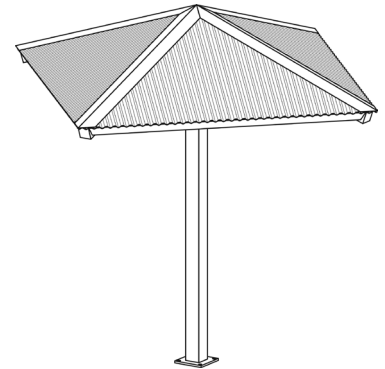

1455 Lincoln Avenue
Holland, MI 49423
(800) 748-0985

www.iconshelters.com
info@iconshelters.com

Search: Trail Series Shelters

Gable Shelters (TSG)

- Frame:** Structural steel tube
- Roof:** Kynar 500 painted 26 gauge corrugated Galvalume® steel panels or powder coated perforated steel panels
- Bench:** Recycled polymer wood, thermoplastic-coated expanded metal, welded steel
- Roof Pitch:** 4/12
- Colors:** ICON standard color chart*
- Size:** 8x8
- Options:** ADA picnic table, standard picnic table, seat, single bench, double bench

TSG8Y-P4 Open

TSG8-P4 with ADA Table

TSG8-P4 with Standard Table

TSG8-P4 with Flat Bench

TSG8-P4 with Double Bench

Monoslope "T" (TMT)

- Frame:** Structural steel tube
- Roof:** Kynar 500 painted 26 gauge corrugated Galvalume® steel panels or powder coated perforated steel panels
- Bench:** Recycled polymer wood, thermoplastic-coated expanded metal, welded steel
- Roof Pitch:** 2/12
- Colors:** ICON standard color chart*
- Size:** 6' deep x variable length
- Options:** ADA picnic table, standard picnic table, seat, single bench, double bench

TMT6X8-P2 with Single Steel Bench

Single Post Square (TSS) and Single Post Octagon (TSO)

- Frame:** Structural steel tube
- Roof:** Kynar 500 painted 26 gauge corrugated Galvalume® steel panels or powder coated perforated steel panels
- Bench:** Recycled polymer wood, thermoplastic-coated expanded metal
- Roof Pitch:** TSS: 6/12; TSO: 4.5/12
- Sizes:** TSS: 8' Square; TSO: 11' Diameter
- Colors:** ICON standard color chart*
- Options:** ADA 3-seat picnic table, standard 4-seat picnic table, 3-sided or 4-sided flat bench

Kiosk (TKO)

- Frame: Structural steel tube
- Roof: Powder coated 12 gauge flat panels
- Roof Pitch: 6/12
- Colors: ICON standard color chart
- Display: Three single-sided anodized aluminum display cases with lockable doors, 36" x 48"