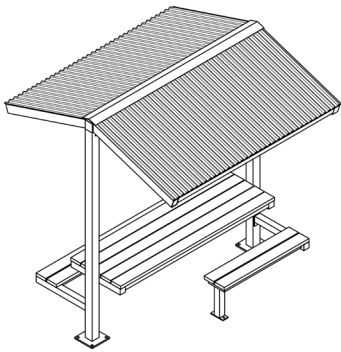

1455 Lincoln Avenue
Holland, MI 49423
(800) 748-0985

www.iconshelters.com
info@iconshelters.com

Search: Trail Series Shelters

Gable Shelters (TSG)

- Frame:** Structural steel tube
- Roof:** Kynar 500 painted 26 gauge corrugated Galvalume® steel panels or powder coated perforated steel panels
- Bench:** Recycled polymer wood, thermoplastic-coated expanded metal, welded steel
- Roof Pitch:** 4/12
- Colors:** ICON standard color chart*
- Size:** 8x8
- Options:** ADA picnic table, standard picnic table, seat, single bench, double bench

TSG8Y-P4 Open

TSG8-P4 with ADA Table

TSG8-P4 with Standard Table

TSG8-P4 with Flat Bench

TSG8-P4 with Double Bench

Monoslope "T" (TMT)

- Frame:** Structural steel tube
- Roof:** Kynar 500 painted 26 gauge corrugated Galvalume® steel panels or powder coated perforated steel panels
- Bench:** Recycled polymer wood, thermoplastic-coated expanded metal, welded steel
- Roof Pitch:** 2/12
- Colors:** ICON standard color chart*
- Size:** 6' deep x variable length
- Options:** ADA picnic table, standard picnic table, seat, single bench, double bench

TMT6X8-P2 with Single Steel Bench

Single Post Square (TSS) and Single Post Octagon (TSO)

- Frame:** Structural steel tube
- Roof:** Kynar 500 painted 26 gauge corrugated Galvalume® steel panels or powder coated perforated steel panels
- Bench:** Recycled polymer wood, thermoplastic-coated expanded metal
- Roof Pitch:** TSS: 6/12; TSO: 4.5/12
- Sizes:** TSS: 8' Square; TSO: 11' Diameter
- Colors:** ICON standard color chart*
- Options:** ADA 3-seat picnic table, standard 4-seat picnic table, 3-sided or 4-sided flat bench

Kiosk (TKO)

- Frame: Structural steel tube
- Roof: Powder coated 12 gauge flat panels
- Roof Pitch: 6/12
- Colors: ICON standard color chart
- Display: Three single-sided anodized aluminum display cases with lockable doors, 36" x 48"