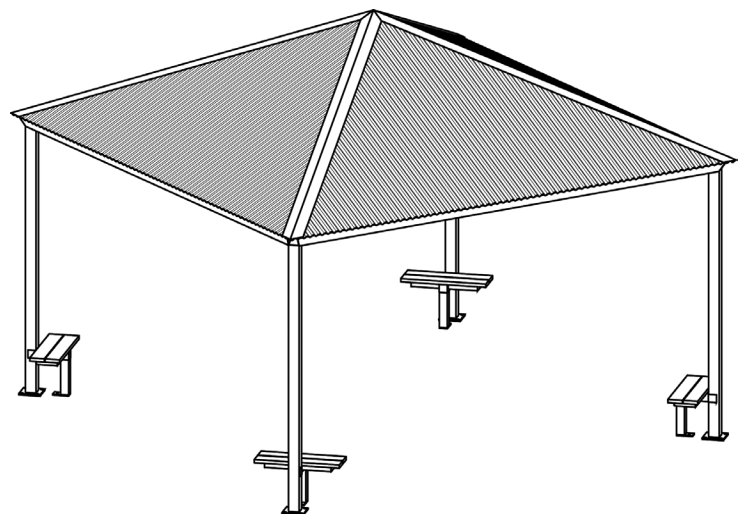

TSG8Y-P4 Open

TSG8-P4 with ADA Table

TSG8-P4 with Standard Table

TSG8-P4 with Flat Bench

TSG8-P4 with Double Bench

Monoslope "T" (TMT)

- Frame:** Structural steel tube
- Roof:** Kynar 500 painted 26 gauge corrugated Galvalume® steel panels or powder coated perforated steel panels
- Bench:** Recycled polymer wood, thermoplastic-coated expanded metal, welded steel
- Roof Pitch:** 2/12
- Colors:** ICON standard color chart*
- Size:** 6' deep x variable length
- Options:** ADA picnic table, standard picnic table, seat, single bench, double bench

TMT6X8-P2 with Single Steel Bench

Single Post Square (TSS) and Single Post Octagon (TSO)

- Frame:** Structural steel tube
- Roof:** Kynar 500 painted 26 gauge corrugated Galvalume® steel panels or powder coated perforated steel panels
- Bench:** Recycled polymer wood, thermoplastic-coated expanded metal
- Roof Pitch:** TSS: 6/12; TSO: 4.5/12
- Sizes:** TSS: 8' Square; TSO: 11' Diameter
- Colors:** ICON standard color chart*
- Options:** ADA 3-seat picnic table, standard 4-seat picnic table, 3-sided or 4-sided flat bench

TSS8-P6

TSO11-P4.5 with ADA Table

TSO11-P4.5 with Seat

TSS8-P6 with Standard Table

TSS8-P6 with Seat

Square (TSQ)

- Frame:** Structural steel tube
- Roof:** Kynar 500 painted 26 gauge corrugated Galvalume® steel panels or powder coated perforated steel panels
- Bench:** Recycled polymer wood
- Roof Pitch:** 6/12
- Colors:** ICON standard color chart*
- Sizes:** 10', 11', 12', 13', 14' & 15'
- Options:** Corner Benches

Kiosk (TKO)

- Frame: Structural steel tube
- Roof: Powder coated 12 gauge flat panels
- Roof Pitch: 6/12
- Colors: ICON standard color chart
- Display: Three single-sided anodized aluminum display cases with lockable doors, 36" x 48"