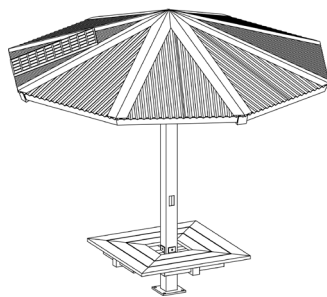

TSG8Y-P4 Open

TSG8-P4 with ADA Table

TSG8-P4 with Standard Table

TSG8-P4 with Flat Bench

TSG8-P4 with Double Bench

Monoslope "T" (TMT)

- Frame:** Structural steel tube
- Roof:** Kynar 500 painted 26 gauge corrugated Galvalume® steel panels or powder coated perforated steel panels
- Bench:** Recycled polymer wood, thermoplastic-coated expanded metal, welded steel
- Roof Pitch:** 2/12
- Colors:** ICON standard color chart*
- Size:** 6' deep x variable length
- Options:** ADA picnic table, standard picnic table, seat, single bench, double bench

TMT6X8-P2 with Single Steel Bench

Single Post Square (TSS) and Single Post Octagon (TSO)

- Frame:** Structural steel tube
- Roof:** Kynar 500 painted 26 gauge corrugated Galvalume® steel panels or powder coated perforated steel panels
- Bench:** Recycled polymer wood, thermoplastic-coated expanded metal
- Roof Pitch:** TSS: 6/12; TSO: 4.5/12
- Sizes:** TSS: 8' Square; TSO: 11' Diameter
- Colors:** ICON standard color chart*
- Options:** ADA 3-seat picnic table, standard 4-seat picnic table, 3-sided or 4-sided flat bench

TSS8-P6

TSO11-P4.5 with ADA Table

TSO11-P4.5 with Seat

TSS8-P6 with Standard Table

TSS8-P6 with Seat

Square (TSQ)

- Frame:** Structural steel tube
- Roof:** Kynar 500 painted 26 gauge corrugated Galvalume® steel panels or powder coated perforated steel panels
- Bench:** Recycled polymer wood
- Roof Pitch:** 6/12
- Colors:** ICON standard color chart*
- Sizes:** 10', 11', 12', 13', 14' & 15'
- Options:** Corner Benches

Kiosk (TKO)

- Frame: Structural steel tube
- Roof: Powder coated 12 gauge flat panels
- Roof Pitch: 6/12
- Colors: ICON standard color chart
- Display: Three single-sided anodized aluminum display cases with lockable doors, 36" x 48"