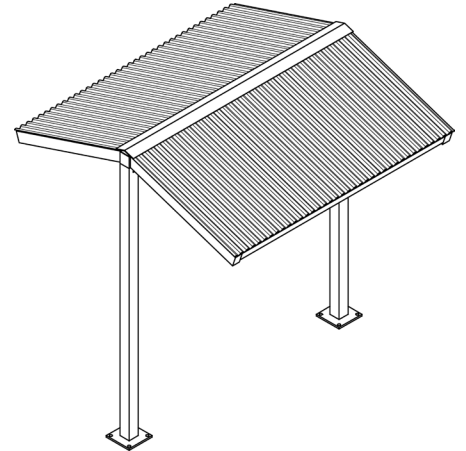

1455 Lincoln Avenue
Holland, MI 49423
(800) 748-0985

www.iconshelters.com
info@iconshelters.com

Search: Trail Series Shelters

Gable Shelters (TSG)

- Frame:** Structural steel tube
- Roof:** Kynar 500 painted 26 gauge corrugated Galvalume® steel panels or powder coated perforated steel panels
- Bench:** Recycled polymer wood, thermoplastic-coated expanded metal, welded steel
- Roof Pitch:** 4/12
- Colors:** ICON standard color chart*
- Size:** 8x8
- Options:** ADA picnic table, standard picnic table, seat, single bench, double bench

TSG8Y-P4 Open

TSG8-P4 with ADA Table

TSG8-P4 with Standard Table

TSG8-P4 with Flat Bench

TSG8-P4 with Double Bench

Monoslope "T" (TMT)

- Frame:** Structural steel tube
- Roof:** Kynar 500 painted 26 gauge corrugated Galvalume® steel panels or powder coated perforated steel panels
- Bench:** Recycled polymer wood, thermoplastic-coated expanded metal, welded steel
- Roof Pitch:** 2/12
- Colors:** ICON standard color chart*
- Size:** 6' deep x variable length
- Options:** ADA picnic table, standard picnic table, seat, single bench, double bench

TMT6X8-P2 with Single Steel Bench

Single Post Square (TSS) and Single Post Octagon (TSO)

- Frame:** Structural steel tube
- Roof:** Kynar 500 painted 26 gauge corrugated Galvalume® steel panels or powder coated perforated steel panels
- Bench:** Recycled polymer wood, thermoplastic-coated expanded metal
- Roof Pitch:** TSS: 6/12; TSO: 4.5/12
- Sizes:** TSS: 8' Square; TSO: 11' Diameter
- Colors:** ICON standard color chart*
- Options:** ADA 3-seat picnic table, standard 4-seat picnic table, 3-sided or 4-sided flat bench

Kiosk (TKO)

- Frame: Structural steel tube
- Roof: Powder coated 12 gauge flat panels
- Roof Pitch: 6/12
- Colors: ICON standard color chart
- Display: Three single-sided anodized aluminum display cases with lockable doors, 36" x 48"