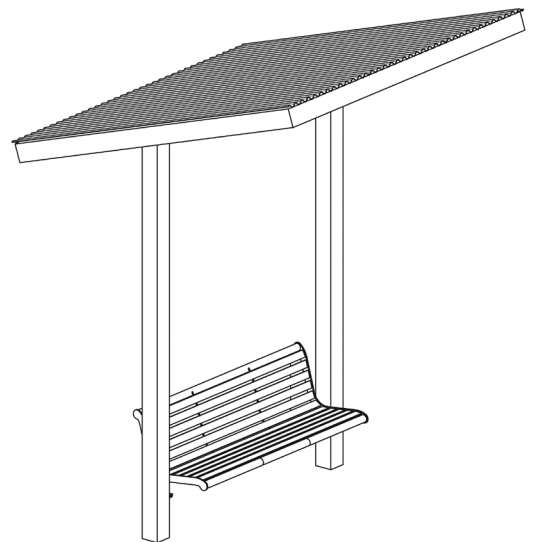

1455 Lincoln Avenue
Holland, MI 49423
(800) 748-0985

www.iconshelters.com
info@iconshelters.com

Search: Trail Series Shelters

Gable Shelters (TSG)

- Frame:** Structural steel tube
- Roof:** Kynar 500 painted 26 gauge corrugated Galvalume® steel panels or powder coated perforated steel panels
- Bench:** Recycled polymer wood, thermoplastic-coated expanded metal, welded steel
- Roof Pitch:** 4/12
- Colors:** ICON standard color chart*
- Size:** 8x8
- Options:** ADA picnic table, standard picnic table, seat, single bench, double bench

TSG8Y-P4 Open

TSG8-P4 with ADA Table

TSG8-P4 with Standard Table

TSG8-P4 with Flat Bench

TSG8-P4 with Double Bench

Monoslope "T" (TMT)

- Frame:** Structural steel tube
- Roof:** Kynar 500 painted 26 gauge corrugated Galvalume® steel panels or powder coated perforated steel panels
- Bench:** Recycled polymer wood, thermoplastic-coated expanded metal, welded steel
- Roof Pitch:** 2/12
- Colors:** ICON standard color chart*
- Size:** 6' deep x variable length
- Options:** ADA picnic table, standard picnic table, seat, single bench, double bench

TMT6X8-P2 with Single Steel Bench

Single Post Square (TSS) and Single Post Octagon (TSO)

- Frame:** Structural steel tube
- Roof:** Kynar 500 painted 26 gauge corrugated Galvalume® steel panels or powder coated perforated steel panels
- Bench:** Recycled polymer wood, thermoplastic-coated expanded metal
- Roof Pitch:** TSS: 6/12; TSO: 4.5/12
- Sizes:** TSS: 8' Square; TSO: 11' Diameter
- Colors:** ICON standard color chart*
- Options:** ADA 3-seat picnic table, standard 4-seat picnic table, 3-sided or 4-sided flat bench

Kiosk (TKO)

- Frame: Structural steel tube
- Roof: Powder coated 12 gauge flat panels
- Roof Pitch: 6/12
- Colors: ICON standard color chart
- Display: Three single-sided anodized aluminum display cases with lockable doors, 36" x 48"