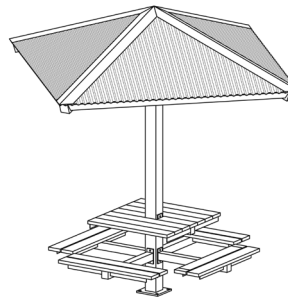

TSG8Y-P4 Open

TSG8-P4 with ADA Table

TSG8-P4 with Standard Table

TSG8-P4 with Flat Bench

TSG8-P4 with Double Bench

Monoslope "T" (TMT)

- Frame:** Structural steel tube
- Roof:** Kynar 500 painted 26 gauge corrugated Galvalume® steel panels or powder coated perforated steel panels
- Bench:** Recycled polymer wood, thermoplastic-coated expanded metal, welded steel
- Roof Pitch:** 2/12
- Colors:** ICON standard color chart*
- Size:** 6' deep x variable length
- Options:** ADA picnic table, standard picnic table, seat, single bench, double bench

TMT6X8-P2 with Single Steel Bench

Single Post Square (TSS) and Single Post Octagon (TSO)

- Frame:** Structural steel tube
- Roof:** Kynar 500 painted 26 gauge corrugated Galvalume® steel panels or powder coated perforated steel panels
- Bench:** Recycled polymer wood, thermoplastic-coated expanded metal
- Roof Pitch:** TSS: 6/12; TSO: 4.5/12
- Sizes:** TSS: 8' Square; TSO: 11' Diameter
- Colors:** ICON standard color chart*
- Options:** ADA 3-seat picnic table, standard 4-seat picnic table, 3-sided or 4-sided flat bench

TSS8-P6

TSO11-P4.5 with ADA Table

TSO11-P4.5 with Seat

TSS8-P6 with Standard Table

TSS8-P6 with Seat

Square (TSQ)

- Frame:** Structural steel tube
- Roof:** Kynar 500 painted 26 gauge corrugated Galvalume® steel panels or powder coated perforated steel panels
- Bench:** Recycled polymer wood
- Roof Pitch:** 6/12
- Colors:** ICON standard color chart*
- Sizes:** 10', 11', 12', 13', 14' & 15'
- Options:** Corner Benches

Kiosk (TKO)

- Frame: Structural steel tube
- Roof: Powder coated 12 gauge flat panels
- Roof Pitch: 6/12
- Colors: ICON standard color chart
- Display: Three single-sided anodized aluminum display cases with lockable doors, 36" x 48"