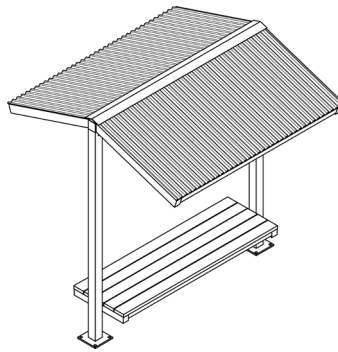

1455 Lincoln Avenue
Holland, MI 49423
(800) 748-0985

www.iconshelters.com
info@iconshelters.com

Search: Trail Series Shelters

Gable Shelters (TSG)

- Frame:** Structural steel tube
- Roof:** Kynar 500 painted 26 gauge corrugated Galvalume® steel panels or powder coated perforated steel panels
- Bench:** Recycled polymer wood, thermoplastic-coated expanded metal, welded steel
- Roof Pitch:** 4/12
- Colors:** ICON standard color chart*
- Size:** 8x8
- Options:** ADA picnic table, standard picnic table, seat, single bench, double bench

TSG8Y-P4 Open

TSG8-P4 with ADA Table

TSG8-P4 with Standard Table

TSG8-P4 with Flat Bench

TSG8-P4 with Double Bench

Monoslope "T" (TMT)

- Frame:** Structural steel tube
- Roof:** Kynar 500 painted 26 gauge corrugated Galvalume® steel panels or powder coated perforated steel panels
- Bench:** Recycled polymer wood, thermoplastic-coated expanded metal, welded steel
- Roof Pitch:** 2/12
- Colors:** ICON standard color chart*
- Size:** 6' deep x variable length
- Options:** ADA picnic table, standard picnic table, seat, single bench, double bench

TMT6X8-P2 with Single Steel Bench

Single Post Square (TSS) and Single Post Octagon (TSO)

- Frame:** Structural steel tube
- Roof:** Kynar 500 painted 26 gauge corrugated Galvalume® steel panels or powder coated perforated steel panels
- Bench:** Recycled polymer wood, thermoplastic-coated expanded metal
- Roof Pitch:** TSS: 6/12; TSO: 4.5/12
- Sizes:** TSS: 8' Square; TSO: 11' Diameter
- Colors:** ICON standard color chart*
- Options:** ADA 3-seat picnic table, standard 4-seat picnic table, 3-sided or 4-sided flat bench

Kiosk (TKO)

- Frame: Structural steel tube
- Roof: Powder coated 12 gauge flat panels
- Roof Pitch: 6/12
- Colors: ICON standard color chart
- Display: Three single-sided anodized aluminum display cases with lockable doors, 36" x 48"